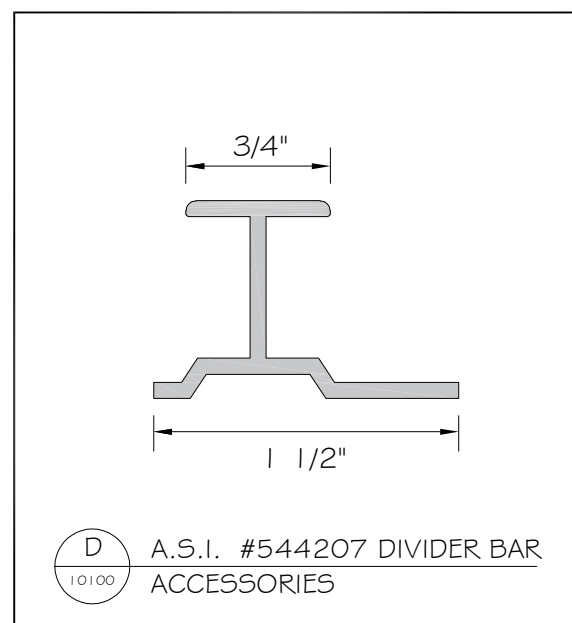

ELEVATIONS:

SECTIONS:

DESCRIPTION:

A.S.I. DIVIDER BAR.
 3/4" FACE ALUMINUM DIVIDER TRIM CONNECTING THE PANELS.

DETAILS:

NOTES AND/OR APPROVAL

2301 East High Ave New Philadelphia, OH 44663
 Phone: (330) 308 8667
 www.asi-visualdisplayproducts.com

F:\ACADR\14\FILENAME
 TDS DIVIDER BAR

PAGE NO.
 1 OF 1

DRAWN BY:
 U. HERNANDEZ

DATE:
 15 NOVEMBER 2024