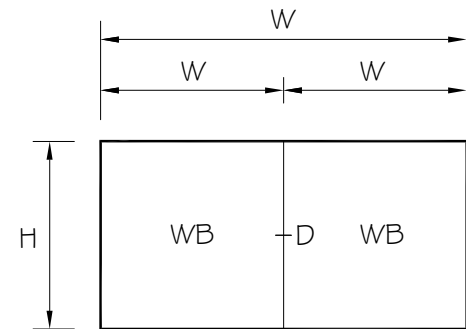

ELEVATIONS:

SECTIONS:

DESCRIPTION:

A.S.I. DIVIDER BAR.
 3/4" FACE ALUMINUM DIVIDER TRIM CONNECTING THE PANELS.

DETAILS:

NOTES AND/OR APPROVAL

2301 East High Ave New Philadelphia, OH 44663
 Phone: (330) 308 8667
 www.asi-visualdisplayproducts.com