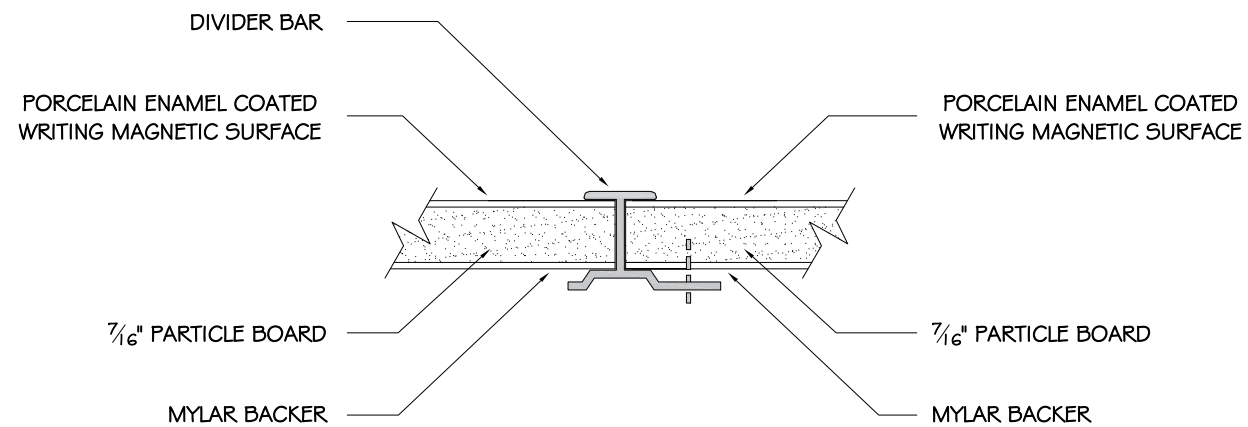

ELEVATIONS:

SECTIONS:

DESCRIPTION:

A.S.I. DIVIDER BAR.
 3/4" FACE ALUMINUM DIVIDER TRIM CONNECTING THE PANELS.

DETAILS:

NOTES AND/OR APPROVAL

2301 East High Ave New Philadelphia, OH 44663
 Phone: (330) 308 8667
 www.asi-visualdisplayproducts.com