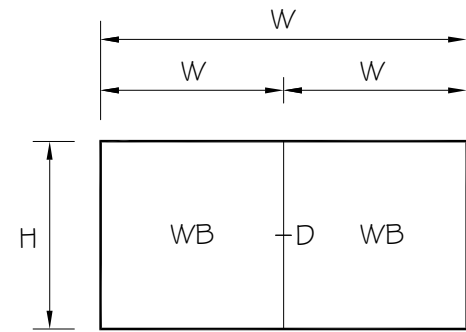

ELEVATIONS:

SECTIONS:

DESCRIPTION:

A.S.I. DIVIDER BAR.  
 3/4" FACE ALUMINUM DIVIDER TRIM CONNECTING THE PANELS.

DETAILS:

NOTES AND/OR APPROVAL

2210 Dunwin Drive Mississauga, Ontario L5L 1C7  
 Phone: (905) 822-4287  
 www.asi-visualdisplayproducts.com