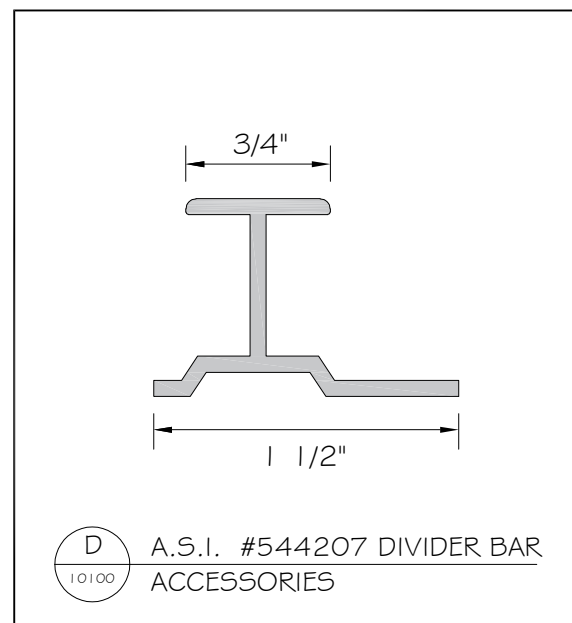

ELEVATIONS:

SECTIONS:

DESCRIPTION:

A.S.I. DIVIDER BAR.  
 3/4" FACE ALUMINUM DIVIDER TRIM CONNECTING THE PANELS.

DETAILS:

NOTES AND/OR APPROVAL

2210 Dunwin Drive Mississauga, Ontario L5L 1C7  
 Phone: (905) 822-4287  
 www.asi-visualdisplayproducts.com

F:\ACADR\14\FILENAME  
 TDS DIVIDER BAR

PAGE NO.  
 1 OF 1

DRAWN BY:  
 U. HERNANDEZ

DATE:  
 14 DECEMBER 2023