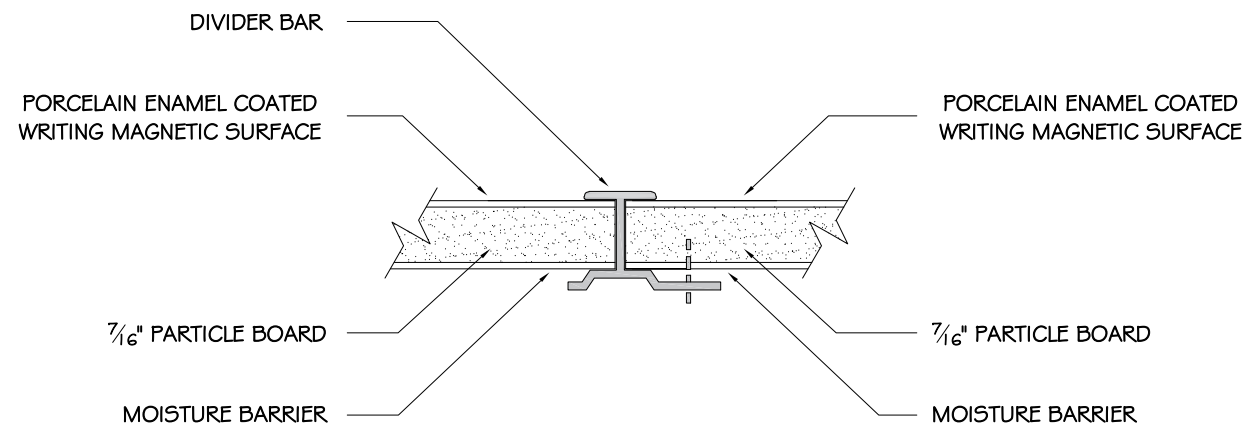

ELEVATIONS:

SECTIONS:

DESCRIPTION:

A.S.I. DIVIDER BAR.  
 3/4" FACE ALUMINUM DIVIDER TRIM CONNECTING THE PANELS.

DETAILS:

NOTES AND/OR APPROVAL

2210 Dunwin Drive Mississauga, Ontario L5L 1C7  
 Phone: (905) 822-4287  
 www.asi-visualdisplayproducts.com