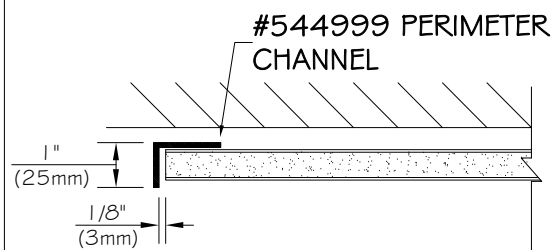

ELEVATIONS:

MARKERBOARDS:

SECTION AA

MARKERBOARD
OPTION 01

OPTIONAL COLORS:

- 29 WHITE HIGH GLOSS
- 29L WHITE LOW GLOSS

TRIM DETAIL "B"

4 SIDED "ELITE REVEAL"
PERIMETER TRIM

"L" CHANNEL ON
MARKERBOARD:

ALUMINUM TRIM:

SERIES 9500 "ELITE REVEAL"
FINISH: CLEAR ANODIZED
FACE TRIM: 1/8"

DESCRIPTION:

- 9500 SERIES "PRE-FRAMED"
- 01 - WHITEBOARDS
 - 03 - FORBO TACKBOARDS

ELEVATIONS:

TACKBOARDS:

TRIM DETAIL "B"

4 SIDED "ELITE REVEAL"
PERIMETER TRIM

"L" CHANNEL ON FORBO
TACKBOARD:

PRODUCT CODE:

95	0X	XX	YXX	XXX
SERIES	BOARD	TRIM	SIZE	COLOR

MOUNTING METHOD:

- "Z" TRACK #544515

NOTES AND/OR APPROVAL