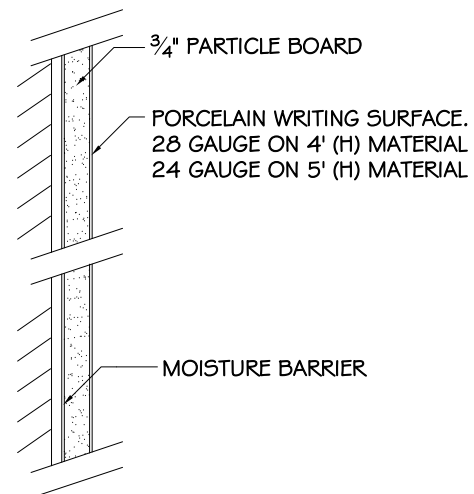

ELEVATIONS:

MARKERBOARDS:

SECTION AA

MARKERBOARD
OPTION 01

OPTIONAL COLORS:

- 29 WHITE HIGH GLOSS
- 29L WHITE LOW GLOSS

TRIM DETAIL "B"

4 SIDED "ELITE REVEAL"
PERIMETER TRIM

"L" CHANNEL ON
MARKERBOARD:

ALUMINUM TRIM:

SERIES 9500 "ELITE REVEAL"
FINISH: CLEAR ANODIZED
FACE TRIM: 1/8"

DESCRIPTION:

- 9500 SERIES "PRE-FRAMED"
- 01 - WHITEBOARDS
 - 03 - FORBO TACKBOARDS

ELEVATIONS:

TACKBOARDS:

TRIM DETAIL "B"

4 SIDED "ELITE REVEAL"
PERIMETER TRIM

"L" CHANNEL ON FORBO
TACKBOARD:

PRODUCT CODE:

95	0X	XX	YXX	XXX
SERIES	BOARD	TRIM	SIZE	COLOR

MOUNTING METHOD:

- "Z" TRACK #544515

NOTES AND/OR APPROVAL