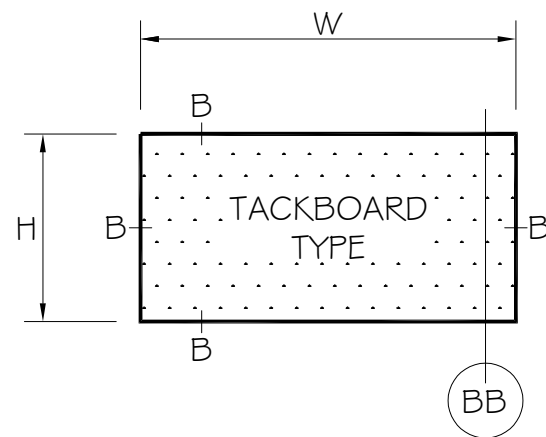

ELEVATIONS:

MARKERBOARDS:

SECTION AA

MARKERBOARD
OPTION 01

OPTIONAL COLORS:

- 29 WHITE HIGH GLOSS
- 29L WHITE LOW GLOSS

TRIM DETAIL "B"

4 SIDED "ELITE REVEAL"
PERIMETER TRIM

"L" CHANNEL ON
MARKERBOARD:

ALUMINUM TRIM:

SERIES 9500 "ELITE REVEAL"
FINISH: CLEAR ANODIZED
FACE TRIM: 1/8"

DESCRIPTION:

- 9500 SERIES "PRE-FRAMED"
- 01 - WHITEBOARDS
 - 03 - FORBO TACKBOARDS

ELEVATIONS:

TACKBOARDS:

TRIM DETAIL "B"

4 SIDED "ELITE REVEAL"
PERIMETER TRIM

"L" CHANNEL ON FORBO
TACKBOARD:

PRODUCT CODE:

95	0X	XX	YXX	XXX
SERIES	BOARD	TRIM	SIZE	COLOR

MOUNTING METHOD:

- "Z" TRACK #544515

NOTES AND/OR APPROVAL