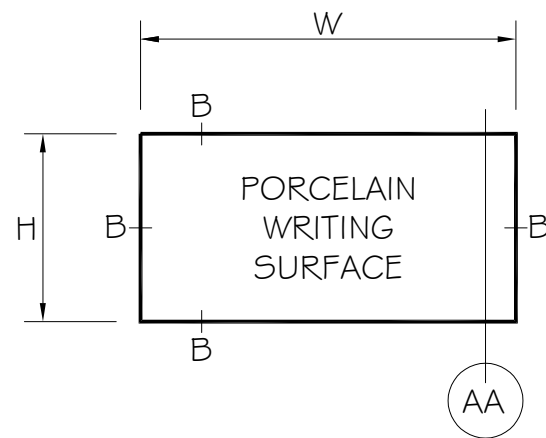

ELEVATIONS:

MARKERBOARDS:

SECTION AA

MARKERBOARD
OPTION 01

OPTIONAL COLORS:

- 29 WHITE HIGH GLOSS
- 29L WHITE LOW GLOSS

TRIM DETAIL "B"

4 SIDED "ELITE REVEAL"
PERIMETER TRIM

"L" CHANNEL ON
MARKERBOARD:

ALUMINUM TRIM:

SERIES 9500 "ELITE REVEAL"
FINISH: CLEAR ANODIZED
FACE TRIM: 1/8"

DESCRIPTION:

- 9500 SERIES "PRE-FRAMED"
- 01 - WHITEBOARDS
 - 03 - FORBO TACKBOARDS

ELEVATIONS:

TACKBOARDS:

TRIM DETAIL "B"

4 SIDED "ELITE REVEAL"
PERIMETER TRIM

"L" CHANNEL ON FORBO
TACKBOARD:

PRODUCT CODE:

95	0X	XX	YXX	XXX
SERIES	BOARD	TRIM	SIZE	COLOR

MOUNTING METHOD:

- "Z" TRACK #544515

NOTES AND/OR APPROVAL