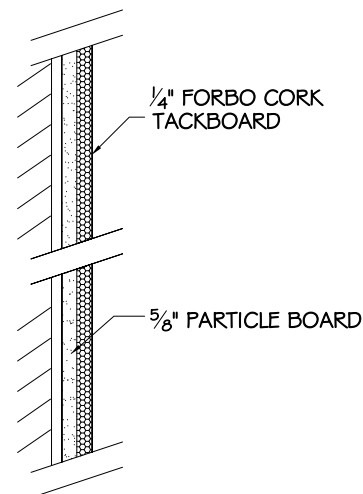

SECTION BB

FORBO TACKBOARD
OPTION 03

FORBO COLORS:

- 2162 DUCK EGG
- 2166 NUTMEG SPICE
- 2182 POTATO SKIN
- 2204 POPPY SEED
- 2206 OYSTER SHELL
- 2209 BLACK OLIVE

ADDITIONAL FORBO COLORS AVAILABLE UPON
REQUEST