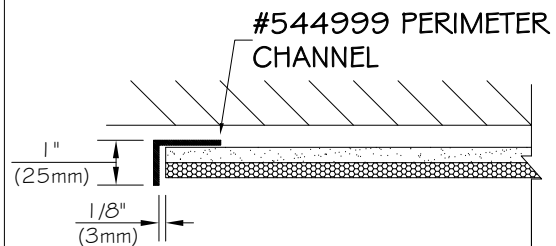

"L" CHANNEL ON
MARKERBOARD:

ALUMINUM TRIM:

SERIES 9500 "ELITE REVEAL"
FINISH: CLEAR ANODIZED
FACE TRIM: 1/8"

DESCRIPTION:

- 9500 SERIES "PRE-FRAMED"
- 01 - WHITEBOARDS
 - 03 - FORBO TACKBOARDS

ELEVATIONS:

TACKBOARDS:

TRIM DETAIL "B"

4 SIDED "ELITE REVEAL"
PERIMETER TRIM

"L" CHANNEL ON FORBO
TACKBOARD:

PRODUCT CODE:

95	0X	XX	YXX	XXX
SERIES	BOARD	TRIM	SIZE	COLOR

MOUNTING METHOD:

- "Z" TRACK #544515

NOTES AND/OR APPROVAL